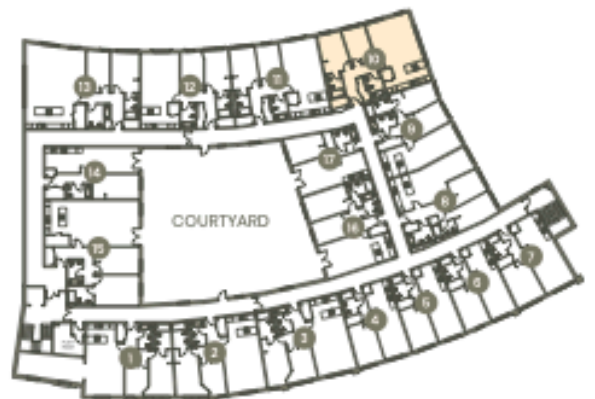

10, Old Coleham Court

10. £399,000

 2 bedrooms

 2 bathrooms

 Apartment

 1056sqft 98sqm

 Level 1

 North East facing

 Utility room

www.syhomes.co.uk
sharon@syhomes.co.uk
01743 403131

While every attempt has been made to ensure accuracy, all measurements are approximate, not to scale. This floor plan is for illustrative purposes only.