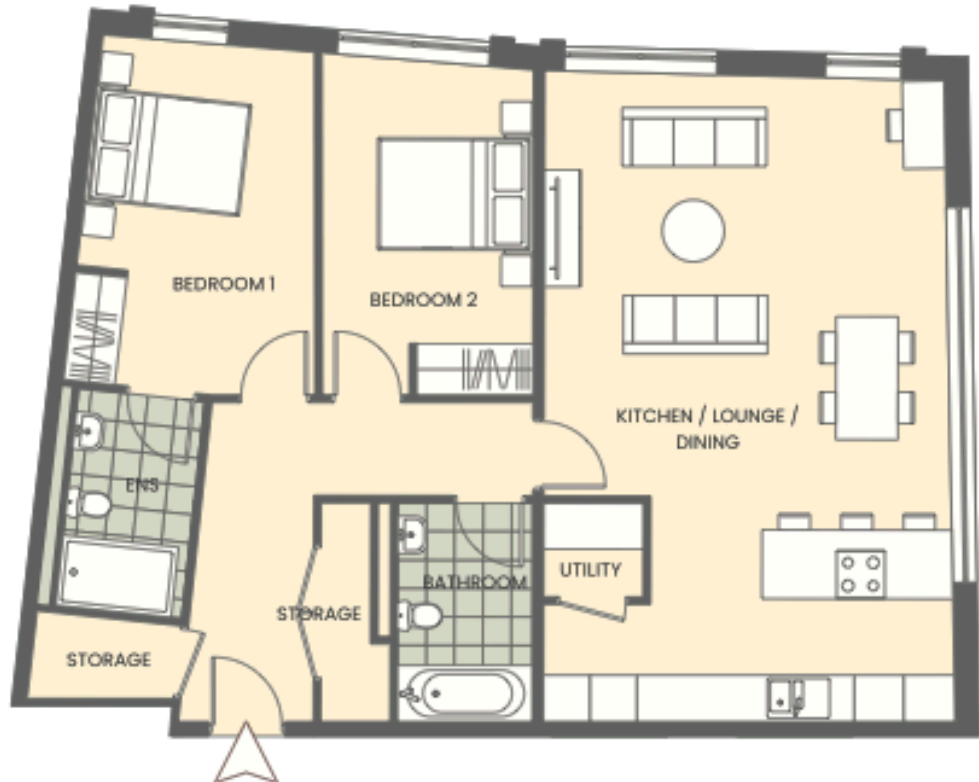

10, Old Coleham Court

10. £399,000

 2 bedrooms

 2 bathrooms

 Apartment

 1056sqft 98sqm

 Level 1

 North East facing

 Utility room

www.syhomes.co.uk
sharon@syhomes.co.uk
01743 403131

While every attempt has been made to ensure accuracy, all measurements are approximate, not to scale. This floor plan is for illustrative purposes only.