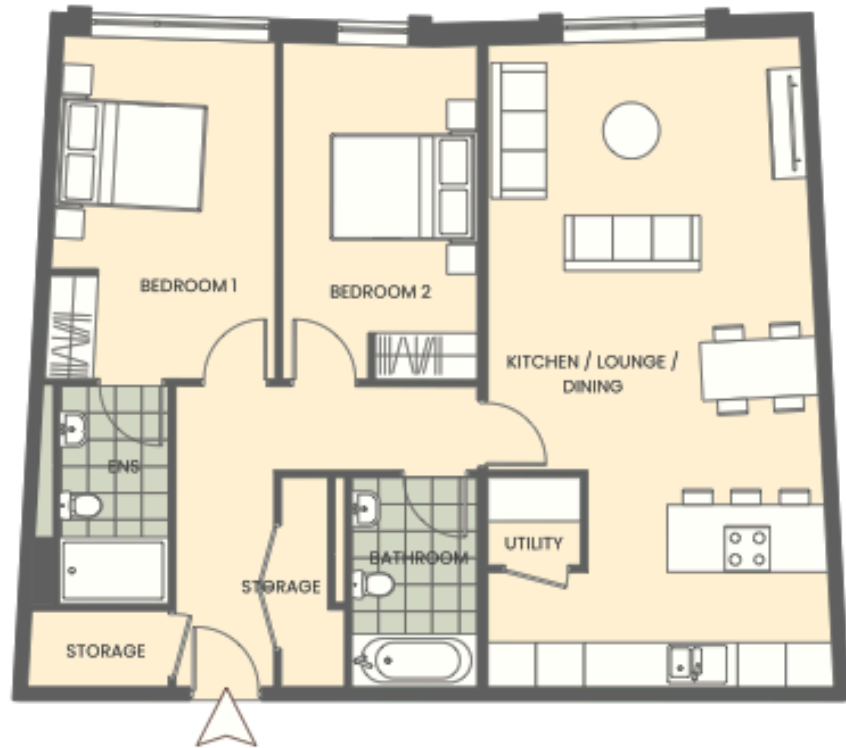

11, Old Coleham Court

11. £399,000

2 bedrooms

2 bathrooms

Apartment

1019sqft 95sqm

Level 1

North East facing

Utility room

www.syhomes.co.uk
sharon@syhomes.co.uk
01743 403131

While every attempt has been made to ensure accuracy, all measurements are approximate, not to scale. This floor plan is for illustrative purposes only.