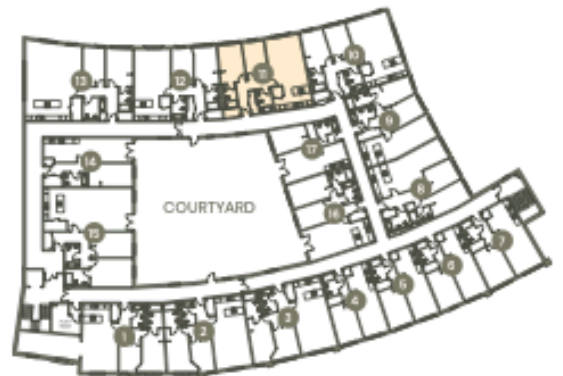

11, Old Coleham Court

11. £399,000

2 bedrooms

2 bathrooms

Apartment

1019sqft 95sqm

Level 1

North East facing

Utility room

www.syhomes.co.uk
sharon@syhomes.co.uk
01743 403131

While every attempt has been made to ensure accuracy, all measurements are approximate, not to scale. This floor plan is for illustrative purposes only.