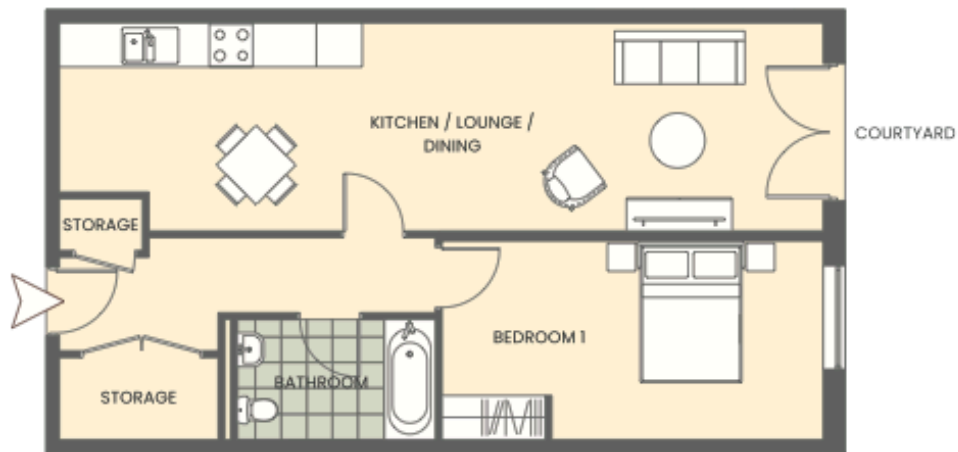

14, Old Coleham Court

14. £235,000

1 bedrooms

1 bathrooms

Apartment

Terrace

709sqft 66sqm

Level 1

South East facing

www.syhomes.co.uk
sharon@syhomes.co.uk
01743 403131

While every attempt has been made to ensure accuracy, all measurements are approximate, not to scale. This floor plan is for illustrative purposes only.