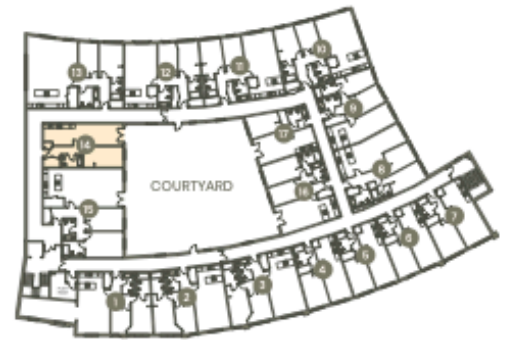

14, Old Coleham Court

14. £235,000

1 bedrooms

1 bathrooms

Apartment

Terrace

709sqft 66sqm

Level 1

South East facing

www.syhomes.co.uk
sharon@syhomes.co.uk
01743 403131

While every attempt has been made to ensure accuracy, all measurements are approximate, not to scale. This floor plan is for illustrative purposes only.