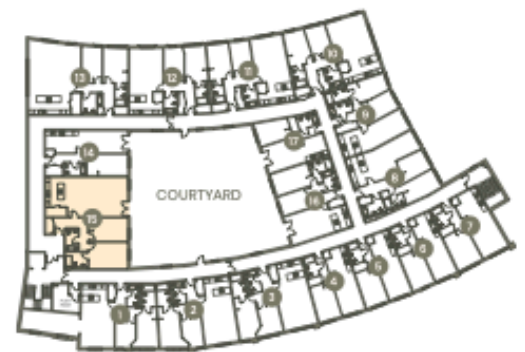

15, Old Coleham Court

15. £465,000

2 bedrooms

2 bathrooms

Apartment

Terrace

1309sqft 122sqm

Level 1

South East facing

Utility room

www.syhomes.co.uk
sharon@syhomes.co.uk
01743 403131

While every attempt has been made to ensure accuracy, all measurements are approximate, not to scale. This floor plan is for illustrative purposes only.