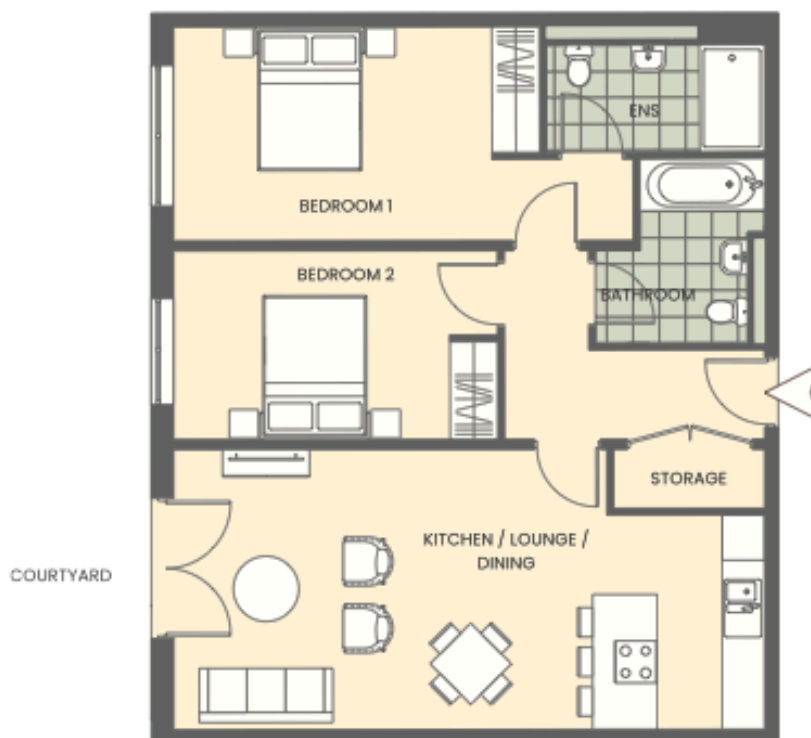

# 16, Old Coleham Court

16. £365,000

2 bedrooms

2 bathrooms

Apartment

Terrace

882sqft 82sqm

Level 1

North West facing

[www.syhomes.co.uk](http://www.syhomes.co.uk)  
[sharon@syhomes.co.uk](mailto:sharon@syhomes.co.uk)  
01743 403131

While every attempt has been made to ensure accuracy, all measurements are approximate, not to scale. This floor plan is for illustrative purposes only.