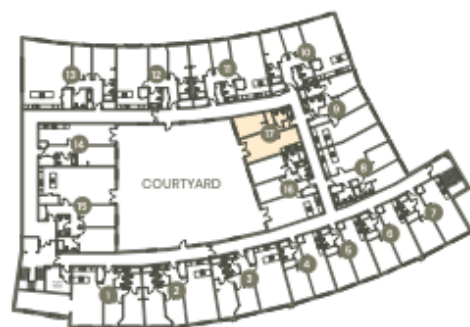

17, Old Coleham Court

17. £235,000

1 bedrooms

1 bathrooms

Apartment

Terrace

569sqft 53sqm

Level 1

North West facing

www.syhomes.co.uk
sharon@syhomes.co.uk
01743 403131

While every attempt has been made to ensure accuracy, all measurements are approximate, not to scale. This floor plan is for illustrative purposes only.