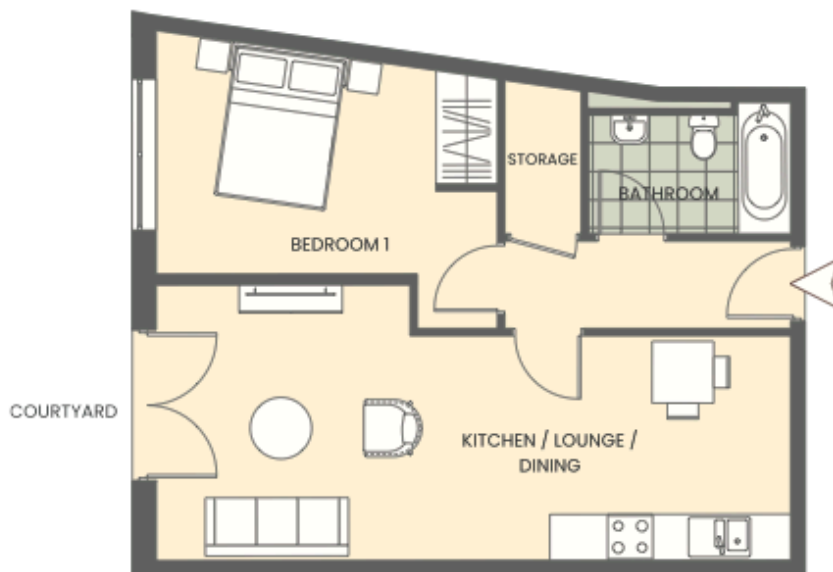

17, Old Coleham Court

17. £235,000

1 bedrooms

1 bathrooms

Apartment

Terrace

569sqft 53sqm

Level 1

North West facing

www.syhomes.co.uk
sharon@syhomes.co.uk
01743 403131

While every attempt has been made to ensure accuracy, all measurements are approximate, not to scale. This floor plan is for illustrative purposes only.