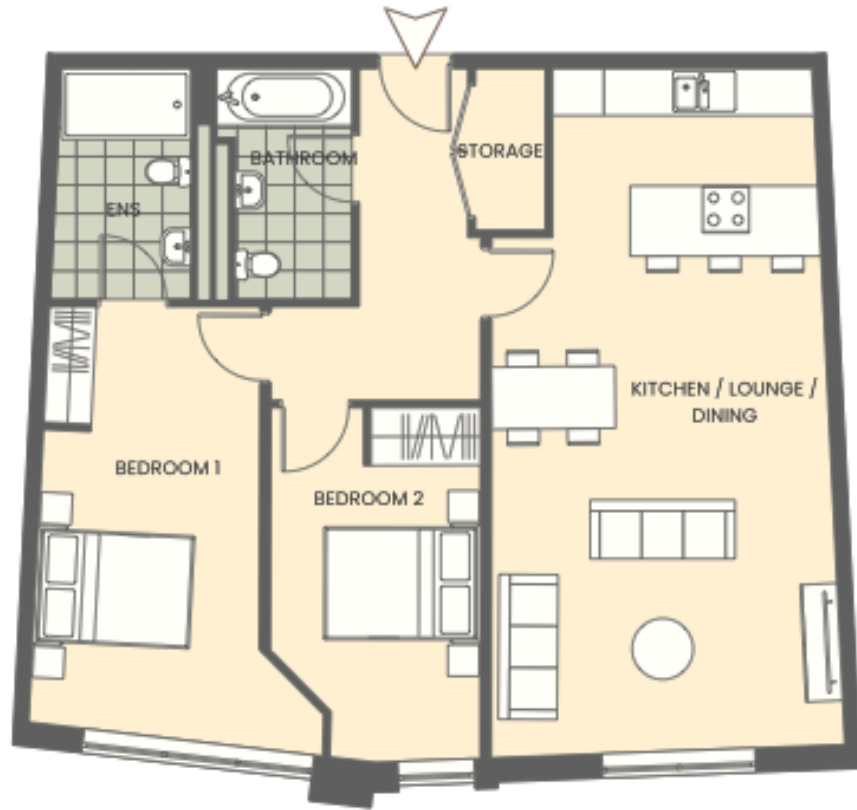

2, Old Coleham Court

2. £359,000

 2 bedrooms

 Apartment

 Level 1

 2 bathrooms

 960sqft 89sqm

 South West facing

www.syhomes.co.uk
sharon@syhomes.co.uk
01743 403131

While every attempt has been made to ensure accuracy, all measurements are approximate, not to scale. This floor plan is for illustrative purposes only.