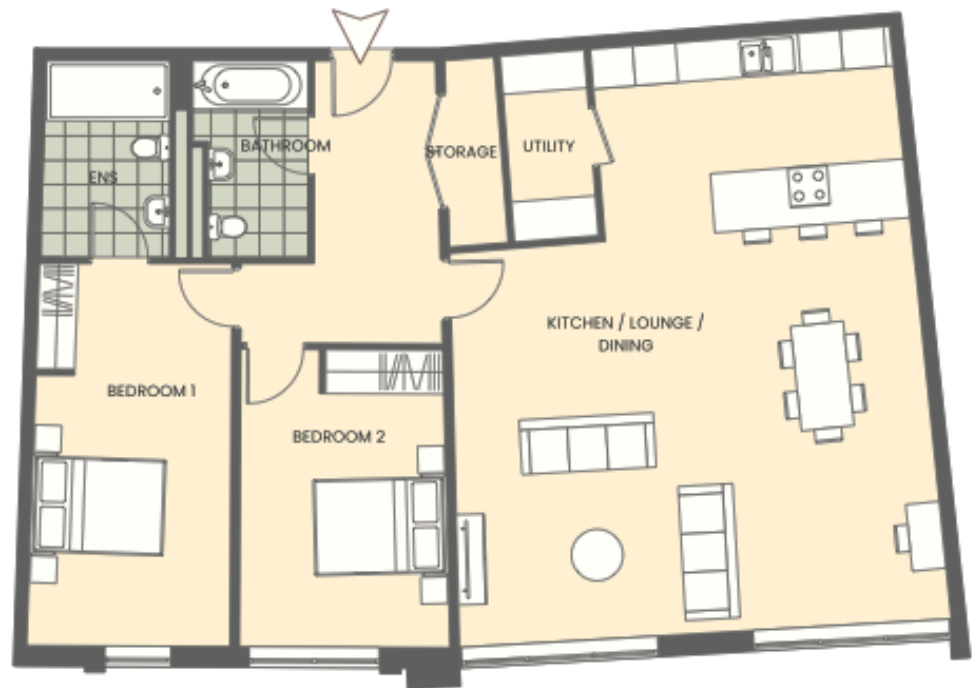

# 22, Old Coleham Court

22. £469,000

2 bedrooms

2 bathrooms

Apartment

1295sqft 120sqm

Level 2

South facing

Utility room