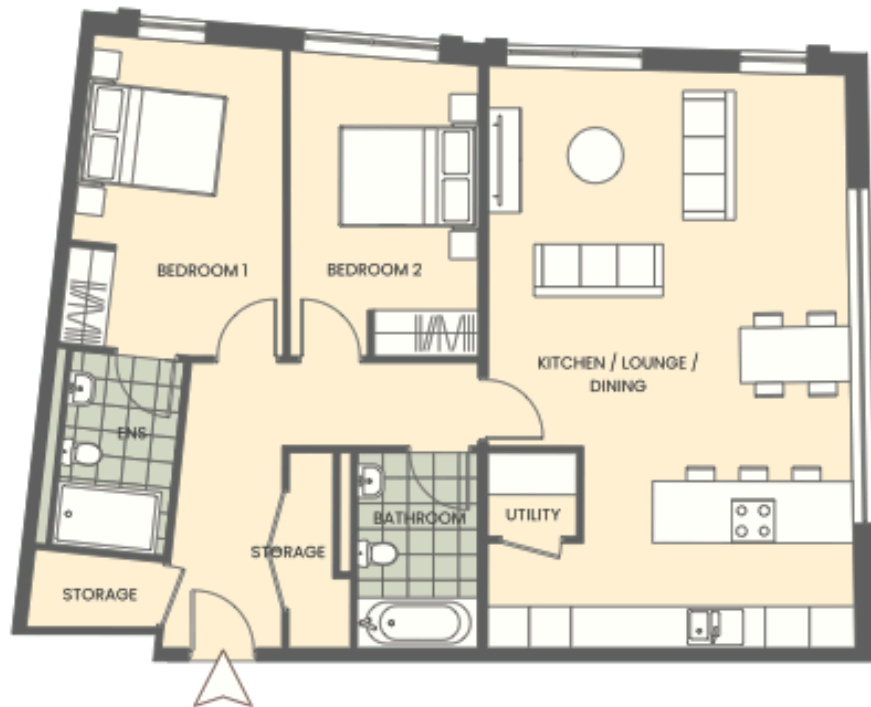

25, Old Coleham Court

25. £429,000

2 bedrooms

2 bathrooms

Apartment

1056sqft 98sqm

Level 2

East facing

Utility room

www.syhomes.co.uk
sharon@syhomes.co.uk
01743 403131

While every attempt has been made to ensure accuracy, all measurements are approximate, not to scale. This floor plan is for illustrative purposes only.