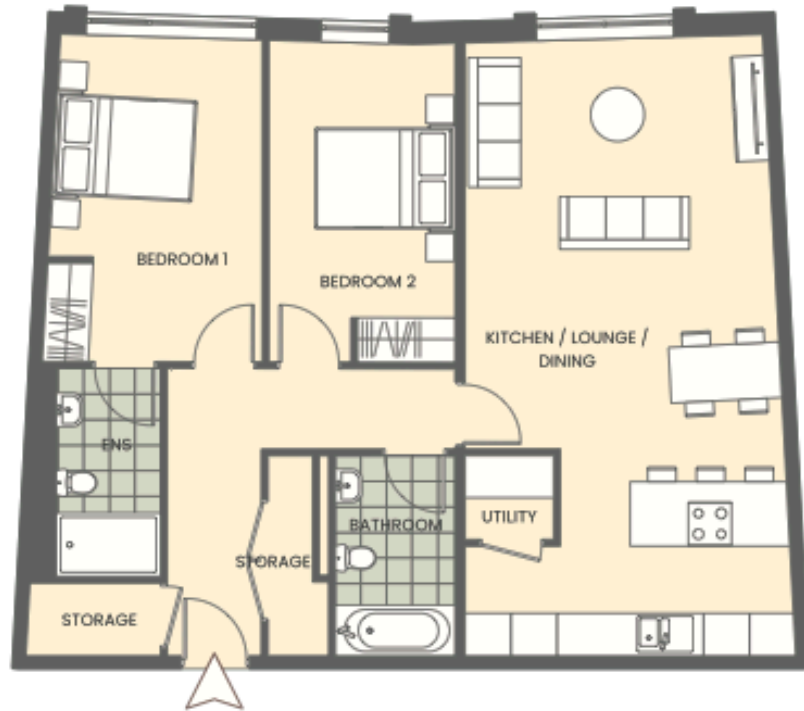

26, Old Coleham Court

26. £429,000

2 bedrooms

2 bathrooms

Apartment

1019sqft 95sqm

Level 2

North East facing

Utility room

www.syhomes.co.uk
sharon@syhomes.co.uk
01743 403131

While every attempt has been made to ensure accuracy, all measurements are approximate, not to scale. This floor plan is for illustrative purposes only.