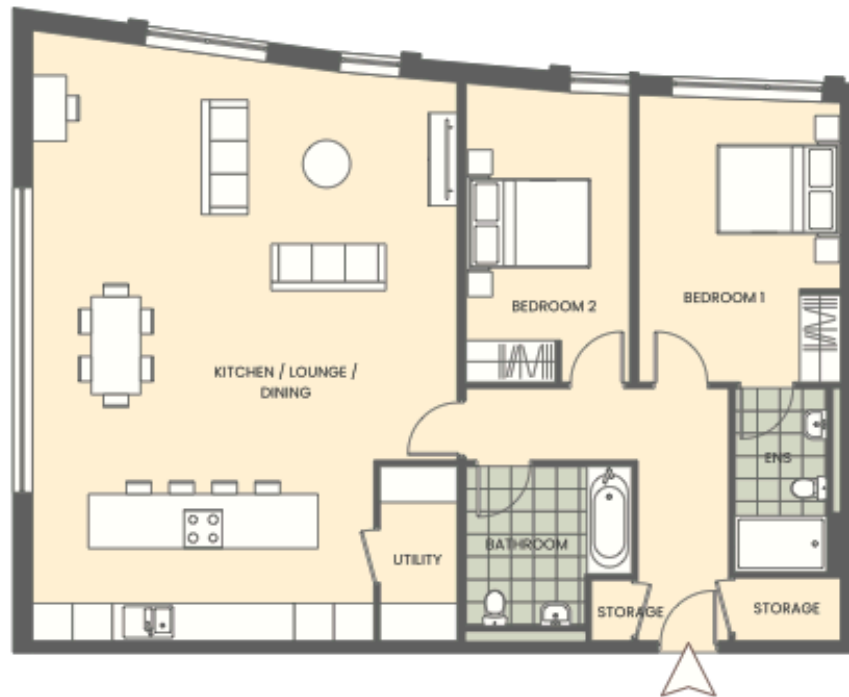

28, Old Coleham Court

28. £469,000

2 bedrooms

2 bathrooms

Apartment

1315sqft 122sqm

Level 2

North facing

Utility room

www.syhomes.co.uk
sharon@syhomes.co.uk
01743 403131

While every attempt has been made to ensure accuracy, all measurements are approximate, not to scale. This floor plan is for illustrative purposes only.