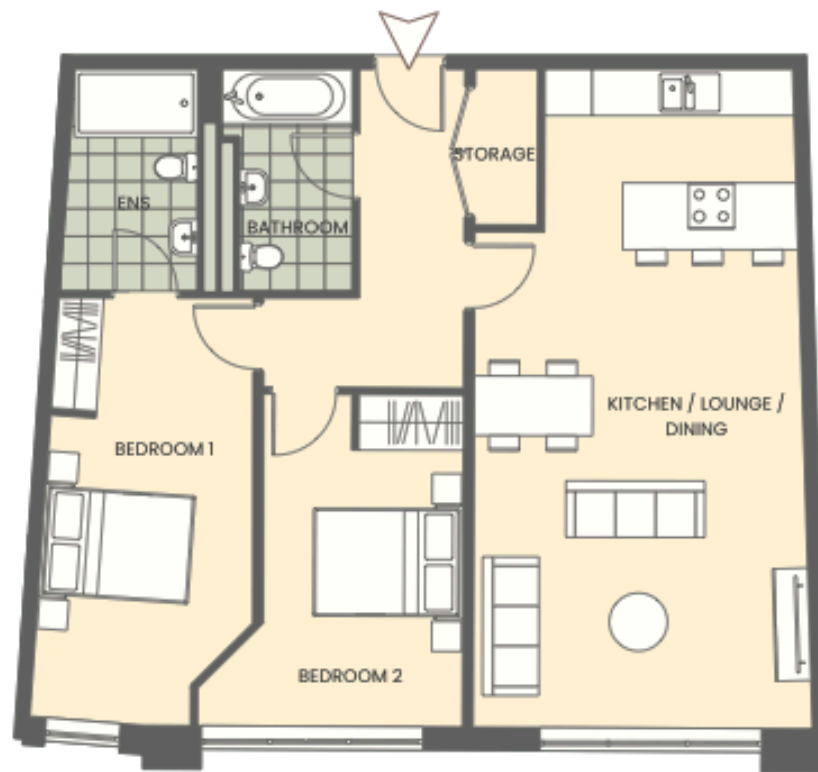

3, Old Coleham Court

3. £359,000

 2 bedrooms

 Apartment

 Level 1

 2 bathrooms

 967sqft 90sqm

 South West facing

www.syhomes.co.uk
sharon@syhomes.co.uk
01743 403131

While every attempt has been made to ensure accuracy, all measurements are approximate, not to scale. This floor plan is for illustrative purposes only.