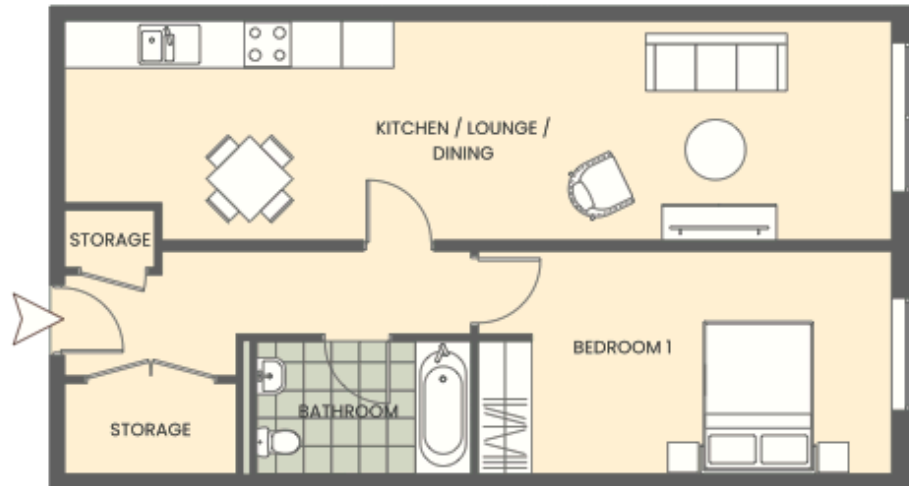

30, Old Coleham Court

30. £147,000

Exclusive opportunity
for our local community

1 bedrooms

1 bathrooms

Apartment

709sqft 66sqm

Level 2

South East facing

www.syhomes.co.uk
sharon@syhomes.co.uk
01743 403131

While every attempt has been made to ensure accuracy, all measurements are approximate, not to scale. This floor plan is for illustrative purposes only.