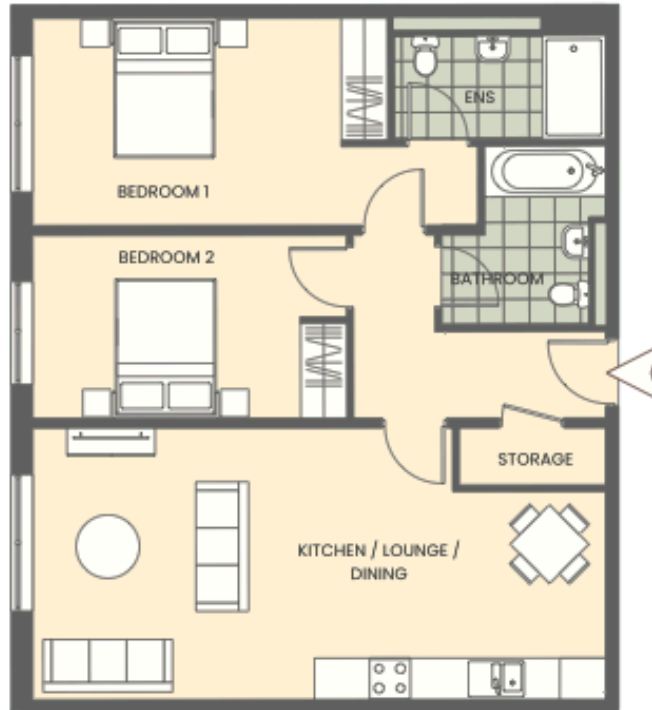

# 32, Old Coleham Court

32. £202,500

 2 bedrooms

 Apartment

 Level 2

Exclusive opportunity  
for our local community

 2 bathrooms

 882sqft 82sqm

 North West facing

[www.syhomes.co.uk](http://www.syhomes.co.uk)  
[sharon@syhomes.co.uk](mailto:sharon@syhomes.co.uk)  
01743 403131

While every attempt has been made to ensure accuracy, all measurements are approximate, not to scale. This floor plan is for illustrative purposes only.