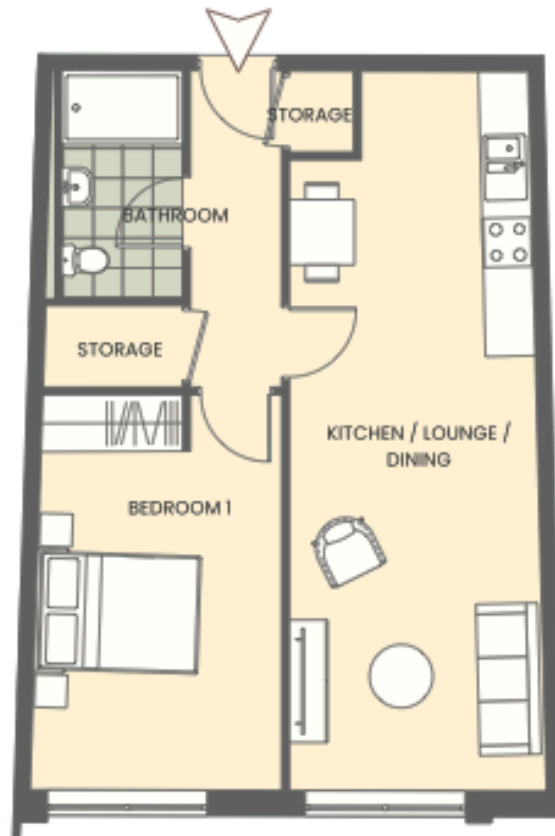

4, Old Coleham Court

Exclusive opportunity for our local community

4. £141,000

1 bedrooms

Apartment

Level 1

1 bathrooms

588sqft 55sqm

South facing

www.syhomes.co.uk
sharon@syhomes.co.uk
01743 403131

While every attempt has been made to ensure accuracy, all measurements are approximate, not to scale. This floor plan is for illustrative purposes only.