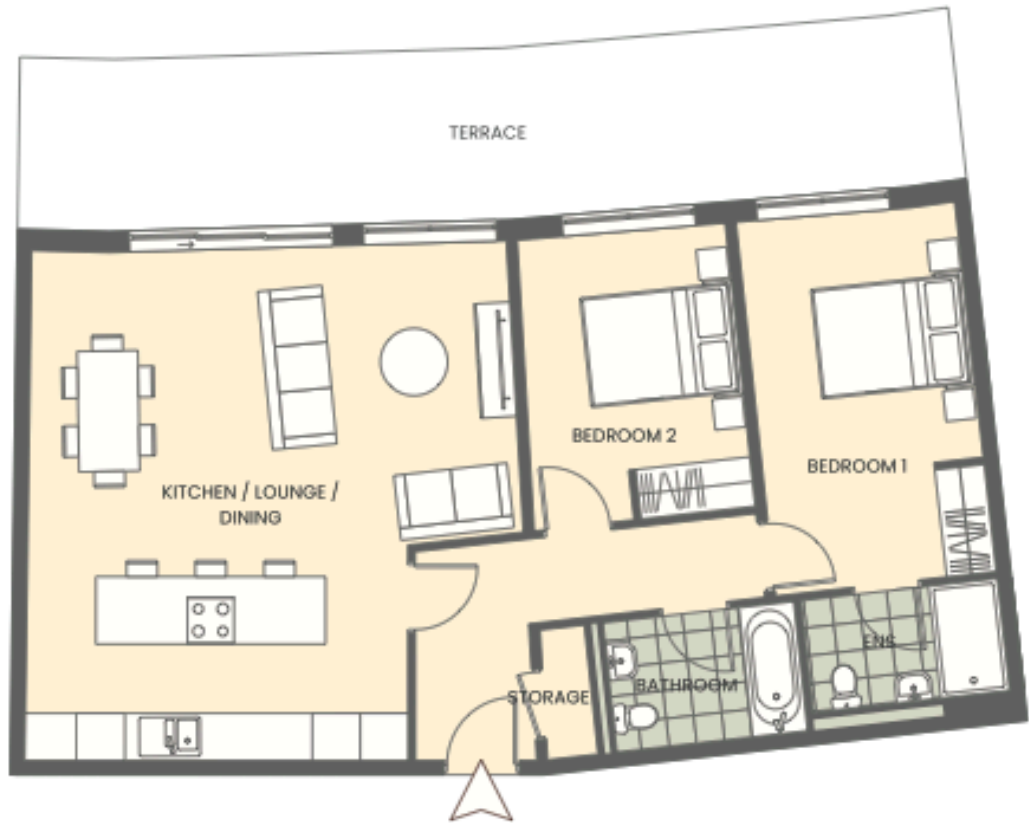

40, Old Coleham Court

40. £639,000

2 bedrooms

2 bathrooms

Penthouse

Parking

Solar

Terrace

930sqft 86sqm

Level 3

North East facing