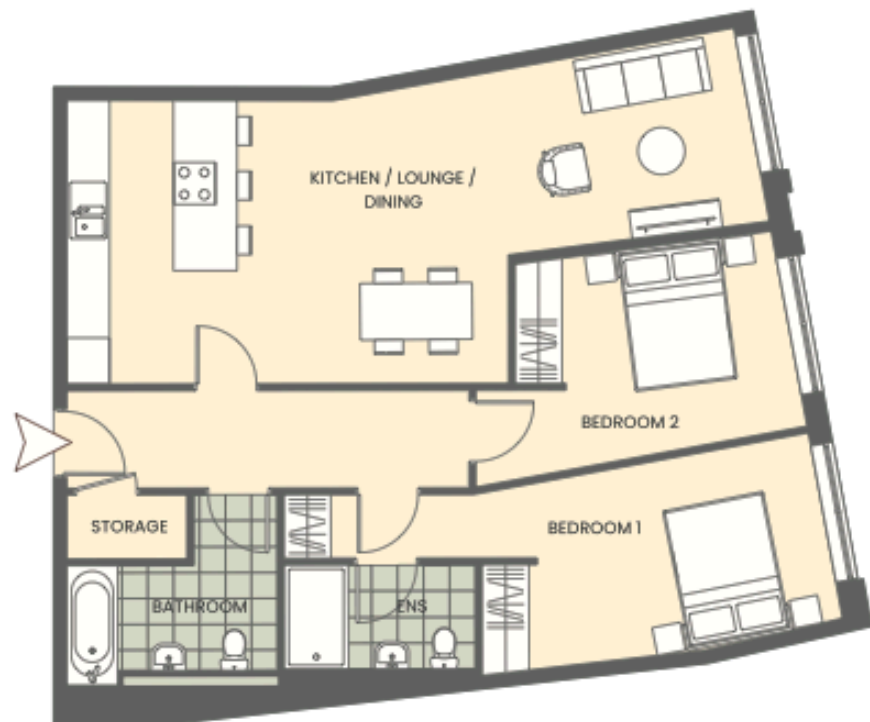

8, Old Coleham Court

Exclusive opportunity for our local community

8. £221,000

 2 bedrooms

 Apartment

 Level 1

 2 bathrooms

 956sqft 89sqm

 South East facing

www.syhomes.co.uk
sharon@syhomes.co.uk
01743 403131

While every attempt has been made to ensure accuracy, all measurements are approximate, not to scale. This floor plan is for illustrative purposes only.